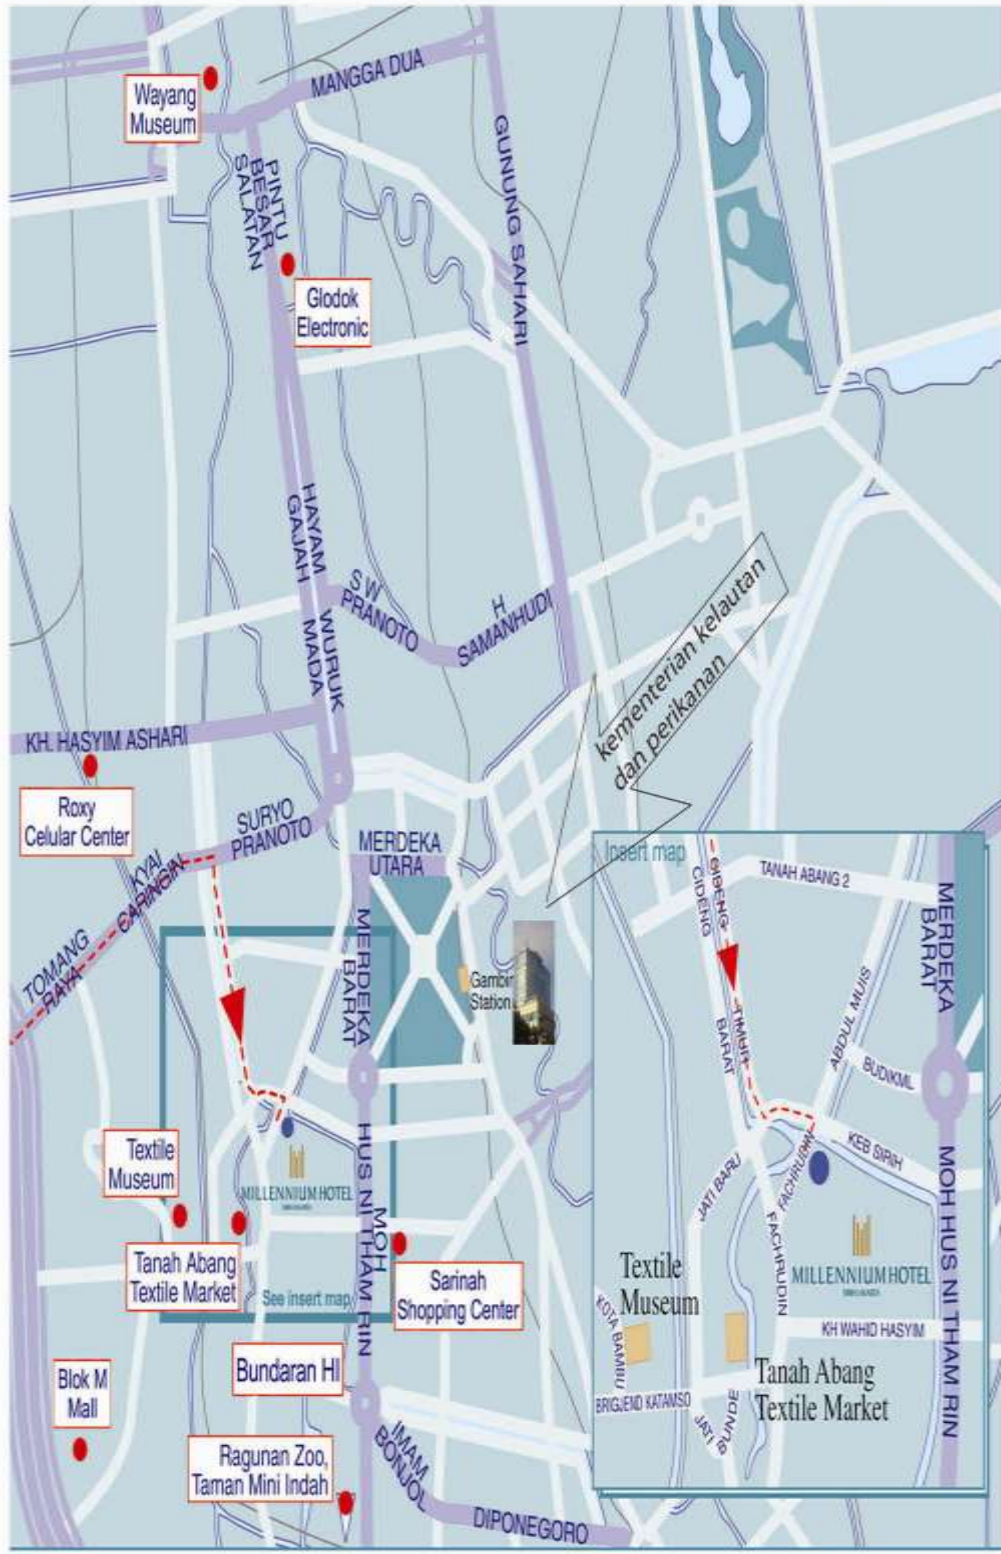

DENAH LOKASI PELAKSANAAN UJIAN PROFILE ASSESMENT DAN WAWANCARA CALON HAKIM AD HOC PENGADILAN PERIKANAN TAHUN 2012

MILLENNIUM HOTEL
SIRIH JAKARTA

Jalan Fachrudin 3
Jakarta
10250

Tel: +62 21 230 3636
Fax: +62 21 230 0880
Email: bus_centre@millenniumjkt.co.id

- ✈ **By Air**
Soekarno-Hatta International Airport.
Taxi cost: 80,000 IDR.
- 🚆 **By Rail**
Gambir Railway Station.
Taxi cost: 7,000 IDR.
- 🚗 **By Road**
The Hotel is 45 minutes from Soekarno-Hatta International Airport through Jati Baru flyover. Only 5 minutes from Jalan.
- 🅓 **Parking**
Undercover parking available for 450 cars.
- Sarinah**
By Walking : 25 minutes
Taxi : 15 minutes
- Tanah Abang**
By Walking : 10 minutes
Taxi : 5 minutes
- Blok M Mall**
By Taxi : 35 minutes

 Route from Airport to Hotel